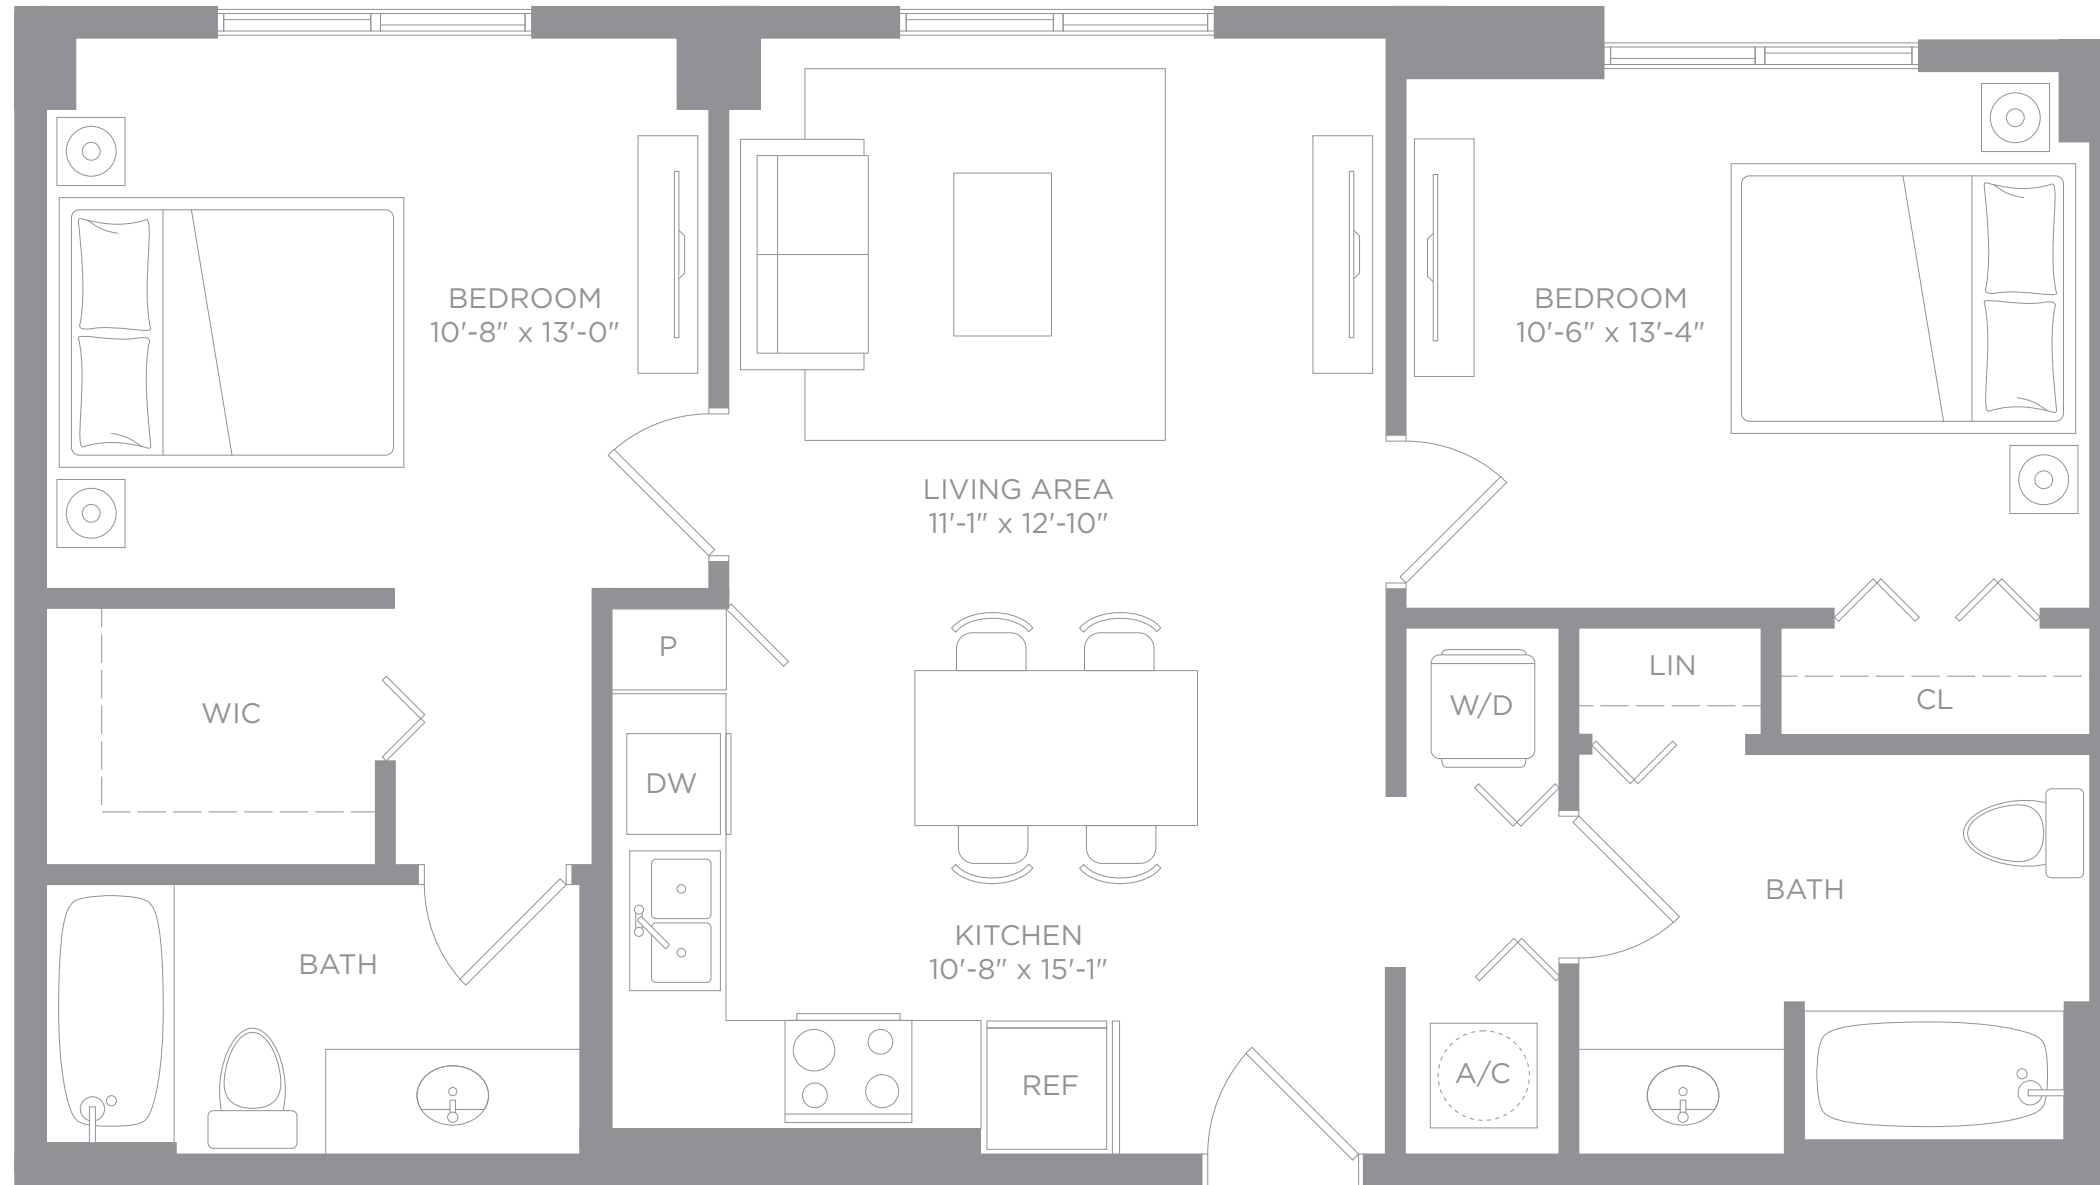

MATISSE

2 Bedrooms
2 Bathrooms

TOTAL AREA

944 Sq. Ft.

SKETCH

Balcony Area - 30 Sq. Ft.
Total Area - 932 Sq. Ft.

MASTERPIECE

Balcony Area - 30 Sq. Ft.
Extra Bedroom Window
Total Area - 962 Sq. Ft.