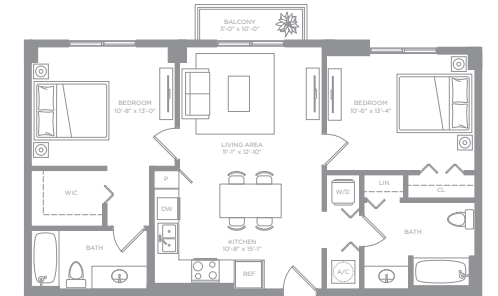

MATISSE

2 Bedrooms
2 Bathrooms

TOTAL AREA

944 Sq. Ft.

SKETCH

Balcony Area - 30 Sq. Ft.
Total Area - 932 Sq. Ft.

MASTERPIECE

Balcony Area - 30 Sq. Ft.
Extra Bedroom Window
Total Area - 962 Sq. Ft.