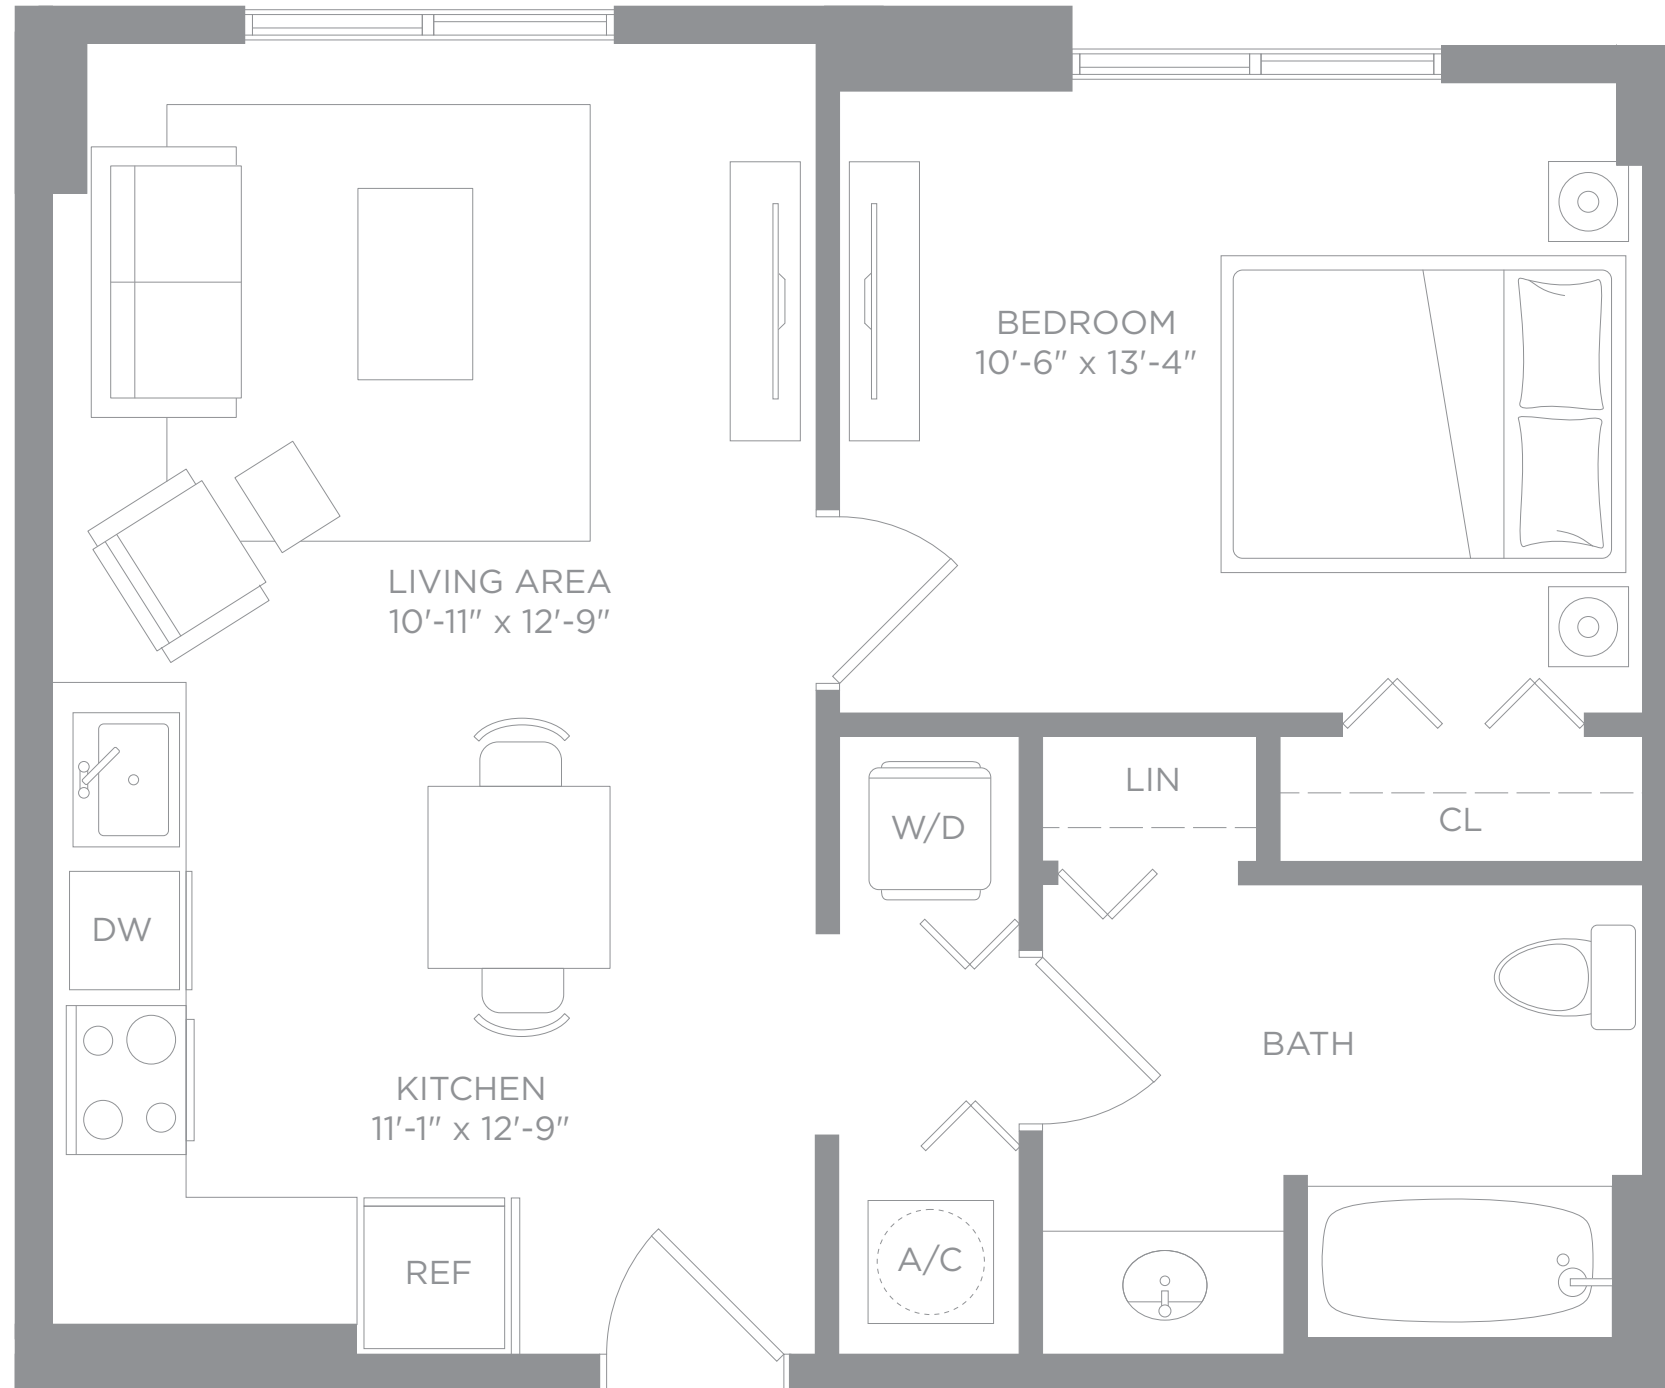

PICASSO

1 Bedroom
1 Bathroom

TOTAL AREA
624 Sq. Ft.

SKETCH

Balcony Area - 30 Sq. Ft.
Total Area - 629 Sq. Ft.

PAINTING

Balcony Area - 30 Sq. Ft.
Extra Bedroom Window
Total Area - 650 Sq. Ft.

MASTERPIECE

Balcony Area - 50 Sq. Ft.
Extra Living Room Window
Total Area - 624 Sq. Ft.