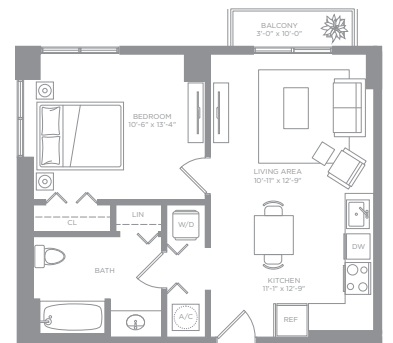

PICASSO

1 Bedroom
1 Bathroom

TOTAL AREA
624 Sq. Ft.

SKETCH

Balcony Area - 30 Sq. Ft.
Total Area - 629 Sq. Ft.

PAINTING

Balcony Area - 30 Sq. Ft.
Extra Bedroom Window
Total Area - 650 Sq. Ft.

MASTERPIECE

Balcony Area - 50 Sq. Ft.
Extra Living Room Window
Total Area - 624 Sq. Ft.