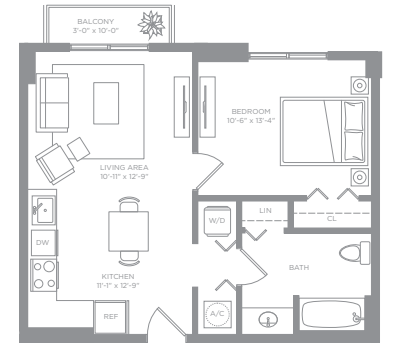

PICASSO

1 Bedroom
1 Bathroom

TOTAL AREA
624 Sq. Ft.

SKETCH

Balcony Area - 30 Sq. Ft.
Total Area - 629 Sq. Ft.

PAINTING

Balcony Area - 30 Sq. Ft.
Extra Bedroom Window
Total Area - 650 Sq. Ft.

MASTERPIECE

Balcony Area - 50 Sq. Ft.
Extra Living Room Window
Total Area - 624 Sq. Ft.